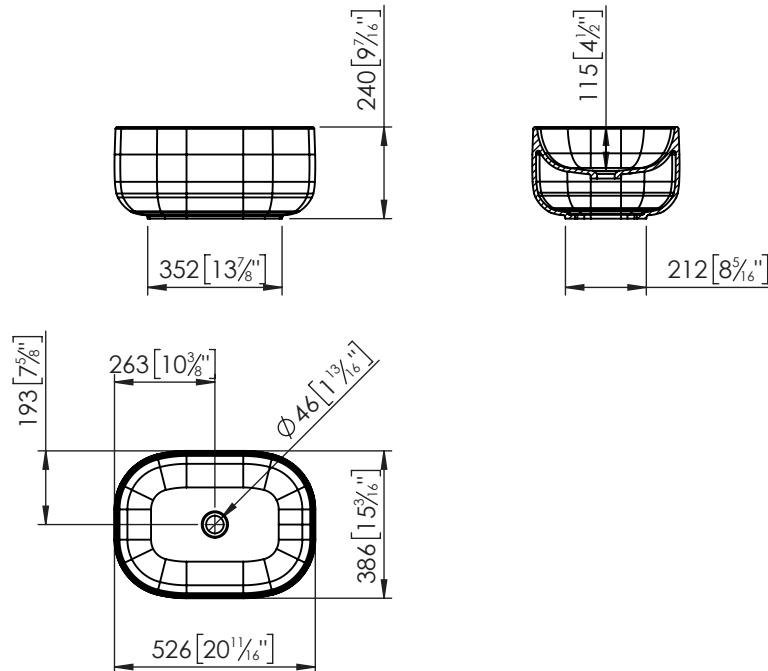

### Description

52x38 cm vessel washbasin made of KRION® LUX and without overflow.

### Features

- Made in KRION®LUX
- Easy clean
- Easy maintenance
- Chemical resistance
- Anti-bacteria
- Length x Width: 520x380 mm

## Technical Information

- Installation: vessel
- Height: 240 mm
- Width: 380 mm
- Length: 520 mm
- Net Weight: 14.5 Kg

## Notes

All product dimensions are nominal and tolerances of the product may vary within an established range. All measurements of the technical drawings are expressed in mm[in].

Install the product following the recommendations in the installation manual.